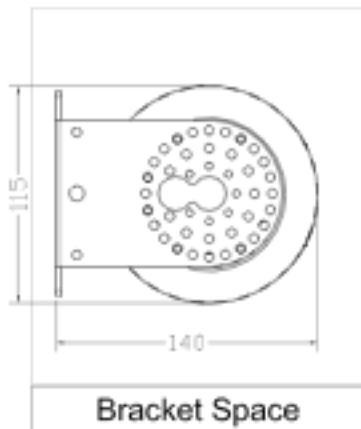

RolaShades

Motorized Tension SkyShades

Model: TS78 Duo Roller (with Relieving Roller)

Motor Control Box