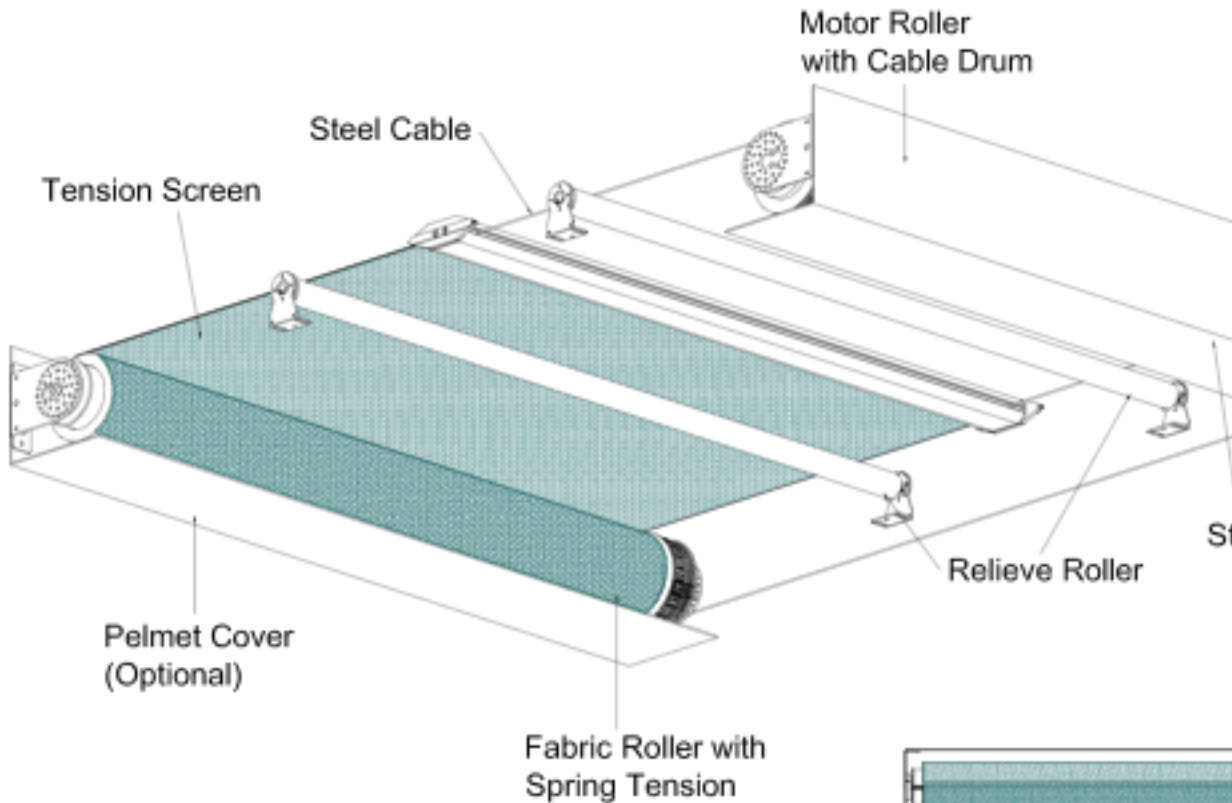

RolaShades

Motorized Tension SkyShades

Model: TS78 Duo Roller (with Relieving Roller)

Motor Control Box