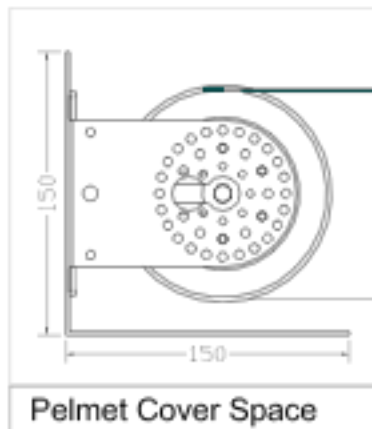

RolaShades

Motorized Tension SkyShades

Model: TS78 Duo Roller (with Relieving Roller)

Motor Control Box