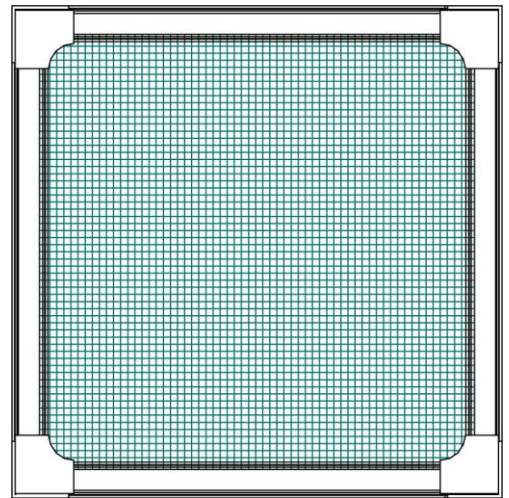

Insect Screen

RolaShades

RolaShades

Insect Screens – Suitable for homes, restaurants, cafes, etc.

Magnetic Flyscreens

- Flexible mesh panel.
- Custom fit to your window.
- Fibreglass mesh allows flow of fresh air with little loss of natural light.
- Stylish, elegant Flyscreens in metal, grey or black color to fit your aesthetic choices.

Up to 5.5m Width

Motorized

Stylish & Elegant

For Special Customized Roller & SkyShade Fabric, Please Contact
Email: info@rolashades.com - Website: www.rolashades.com

RolaShades

Insect Screens

Magnetic Flyscreens