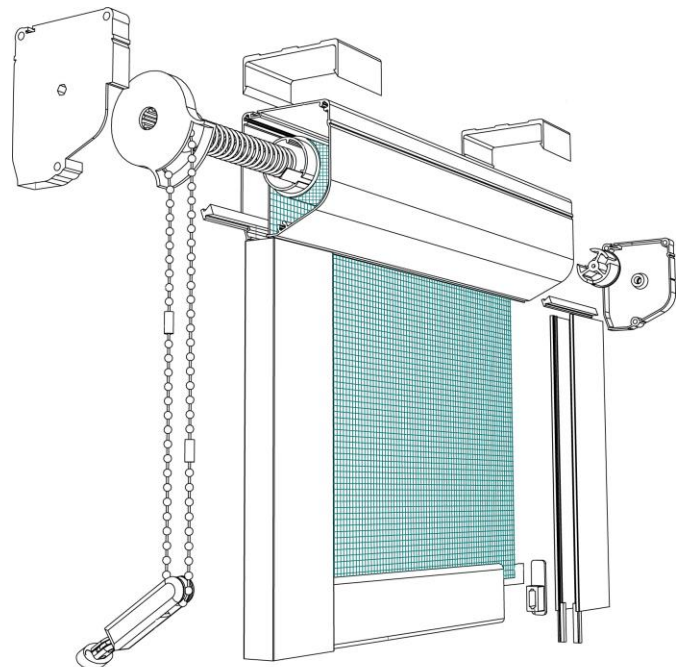

RolaShades

Insect Screens

Magnetic Flyscreens

Roller Flyscreen