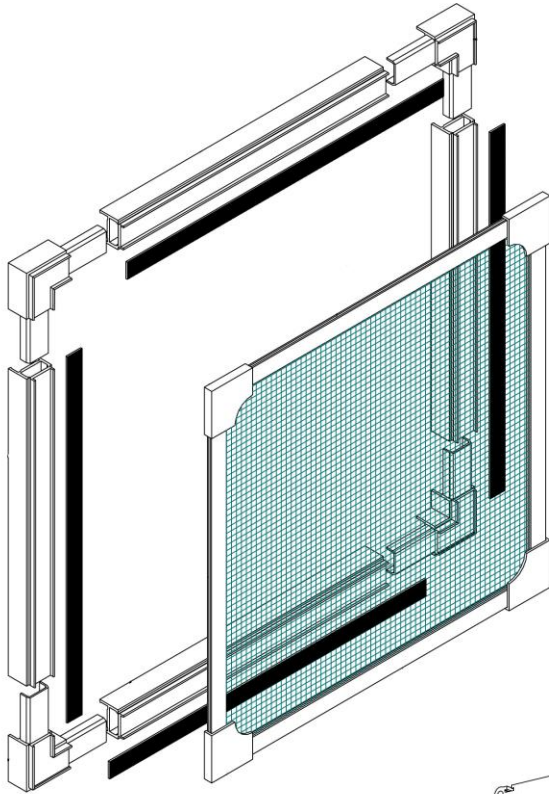

RolaShades

Insect Screens