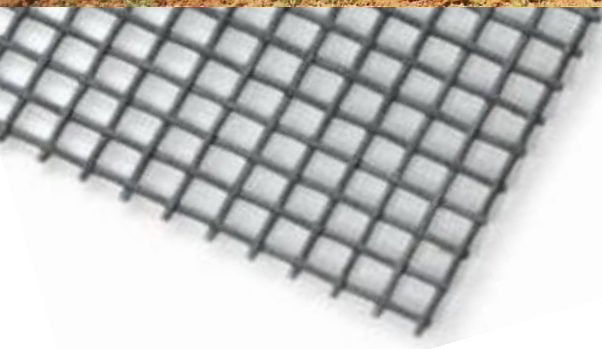

Insect Screen

RolaShades

RolaShades

Insect Screens – Suitable for homes, restaurants, cafes, etc.

Magnetic Flyscreens

- Flexible mesh panel.
- Custom fit to your window.
- Fibreglass mesh allows flow of fresh air with little loss of natural light.
- Stylish, elegant Flyscreens in metal, grey or black color to fit your aesthetic choices.

Roller Flyscreens

- Manual or motorized, Rolashades' Flyscreen can be custom-made to fit extremely large patio.
- Wind proof feature
- Caset box fitting increase your windows/doors greater appearance.

Wind Proof