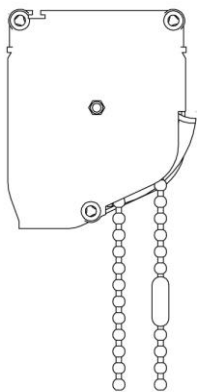

Up to 5.5m Width

Motorized

Stylish & Elegant

For Special Customized Roller & SkyShade Fabric, Please Contact
Email: info@rolashades.com - Website: www.rolashades.com

RolaShades

Insect Screens

Magnetic Flyscreens